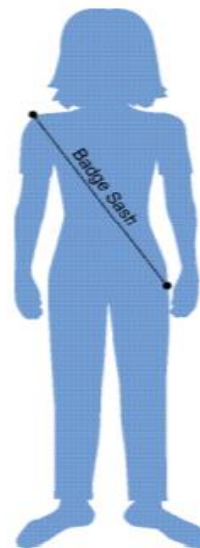

Adult Sizing includes a longer sleeve length, larger sleeve opening, wider width across shoulders and neck opening.

MEASURING:

1. Find your most comfortable fitting garment style for each item to measure. Choose your own T-Shirt/Hoodie/Long Sleeve/Pants you like to wear, in terms of fit.
2. Lay the garment flat on the table face up and take the measurements using a measuring tape. If you do not have a measuring tape, use string to then measure against a ruler. Please see below for visuals of how to measure.

For T-Shirt/Hoodie/Blouse

1. **Chest:** measure the width across the chest of the shirt (1 inch below the armhole).
   Waist: measure across the waist of the shirt.
   Body length: measure from the center back top of neck to the bottom hem.
   Bottom: measure the width at the bottom of the shirt.
   Sleeve length: measure from center back of neck to bottom of sleeve cuff.

For Pants

1. **Waist:** measure the width on waist line of the pants.
   Hips: measure the widest part between the waist and the crotch of the pants.
   Inseam: measure from the crotch to the bottom of the pant leg.

For Accessories

1. **Badge Sash:** measure from right shoulder to left hip.
   Camp Hat: measure circumference of head.

GGC has recently adjusted garment measuring for a better fit! Please see pictures below to learn where to measure your favourite garments. Compare these measurements to the ones below in the sizing charts to choose the best fit for you!

Disclaimer: Sizing may not be relative to another online store's sizing.

*Discontinued items may not be restocked/replenished.

All Sale and Clearance items are FINAL SALE. No refunds, returns, or exchanges will be issued.