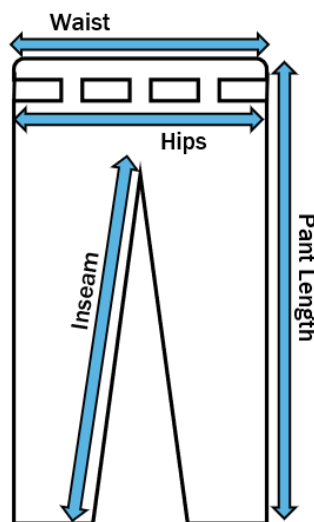

## MEASURING:

1. Find your most comfortable fitting garment style for each item to measure. Choose your own T-Shirt/Hoodie/Long Sleeve/Pants you like to wear, in terms of fit.
2. Lay the garment flat on the table face up and take the measurements using a measuring tape. If you do not have a measuring tape, use string to then measure against a ruler. Please see below for visuals of how to measure.

### For T-Shirt/Hoodie/Blouse

- Chest:** measure the width across the chest of the shirt (1 inch below the armhole).  
**Waist:** measure across the waist of the shirt.  
**Body length:** measure from the center back top of neck to the bottom hem.  
**Bottom:** measure the width at the bottom of the shirt.  
**Sleeve length:** measure from center back of neck to bottom of sleeve cuff.

### For Pants

- Waist:** measure the width on waist line of the pants.  
**Hips:** measure the widest part between the waist and the crotch of the pants.  
**Inseam:** measure from the crotch to the bottom of the pant leg.

### For Accessories

- Badge Sash:** measure from right shoulder to left hip.  
**Camp Hat:** measure circumference of head.

GGC has recently adjusted garment measuring for a better fit! Please see pictures below to learn where to measure your favourite garments. Compare these measurements to the ones below in the sizing charts to choose the best fit for you!