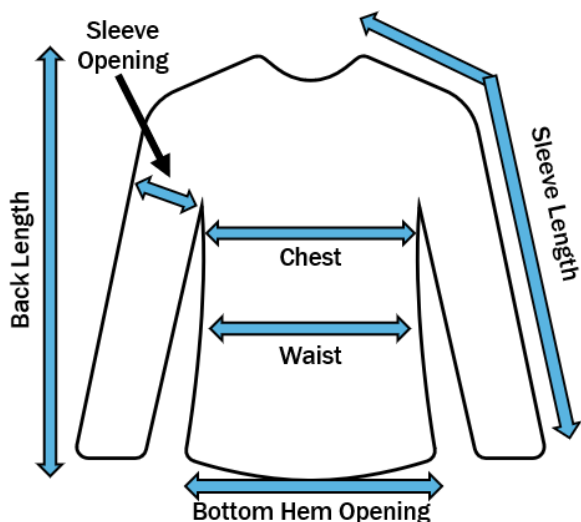

Adult Sizing includes a longer sleeve length, larger sleeve opening, wider width across shoulders and neck opening.

MEASURING:

1. Find your most comfortable fitting garment style for each item to measure. Choose your own T-Shirt/Hoodie/Long Sleeve/Pants you like to wear, in terms of fit.
2. Lay the garment flat on the table face up and take the measurements using a measuring tape. If you do not have a measuring tape, use string to then measure against a ruler. Please see below for visuals of how to measure.

For T-Shirt/Hoodie/Blouse

1. **Chest:** measure the width across the chest of the shirt (1 inch below the armhole).
   Waist: measure across the waist of the shirt.
   Body length: measure from the center back top of neck to the bottom hem.
   Bottom: measure the width at the bottom of the shirt.
   Sleeve length: measure from center back of neck to bottom of sleeve cuff.

For Pants

1. **Waist:** measure the width on waist line of the pants.
   Hips: measure the widest part between the waist and the crotch of the pants.
   Inseam: measure from the crotch to the bottom of the pant leg.

For Accessories

1. **Badge Sash:** measure from right shoulder to left hip.
   Camp Hat: measure circumference of head.

GGC has recently adjusted garment measuring for a better fit! Please see pictures below to learn where to measure your favourite garments. Compare these measurements to the ones below in the sizing charts to choose the best fit for you!

Disclaimer: Sizing may not be relative to another online store's sizing.

*Discontinued items may not be restocked/replenished.

All Sale and Clearance items are FINAL SALE. No refunds, returns, or exchanges will be issued.